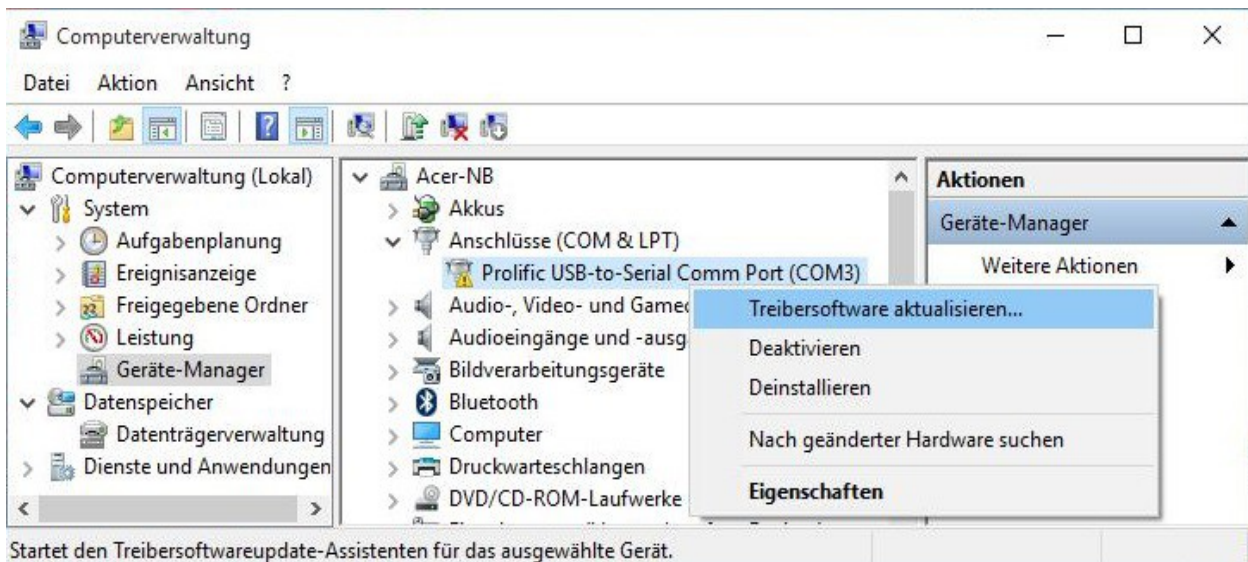

Datenkabel Driver installieren

USB Cables and Drivers
for Microsoft XP, Vista Win7, Win8, Win10

KG-UV Commander

COM-Port-Nummer meines Kabel finden? [Find Com Port](#) (Windows)