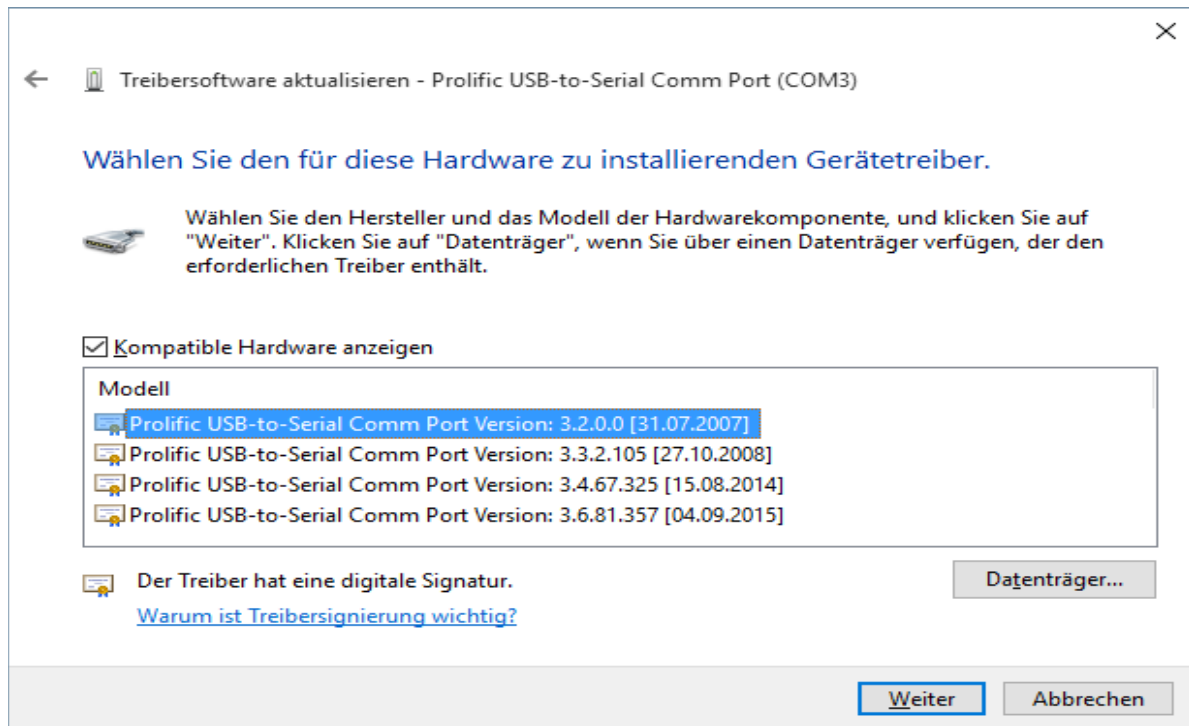

Datenkabel Driver installieren

USB Cables and Drivers
for Microsoft XP, Vista Win7, Win8, Win10

KG-UV Commander

COM-Port-Nummer meines Kabel finden? [Find Com Port](#) (Windows)