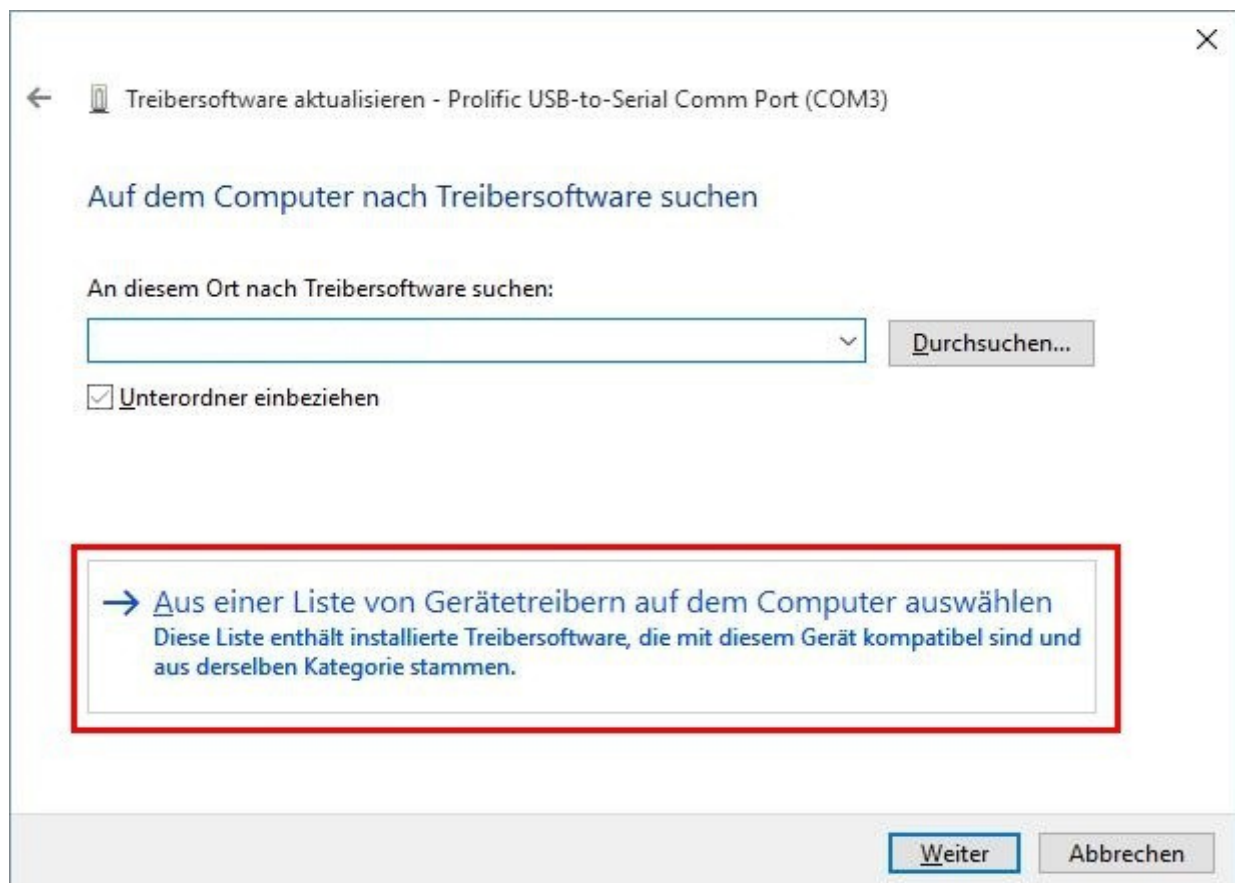

Datenkabel Driver installieren

USB Cables and Drivers
for Microsoft XP, Vista Win7, Win8, Win10

KG-UV Commander

COM-Port-Nummer meines Kabel finden? [Find Com Port](#) (Windows)