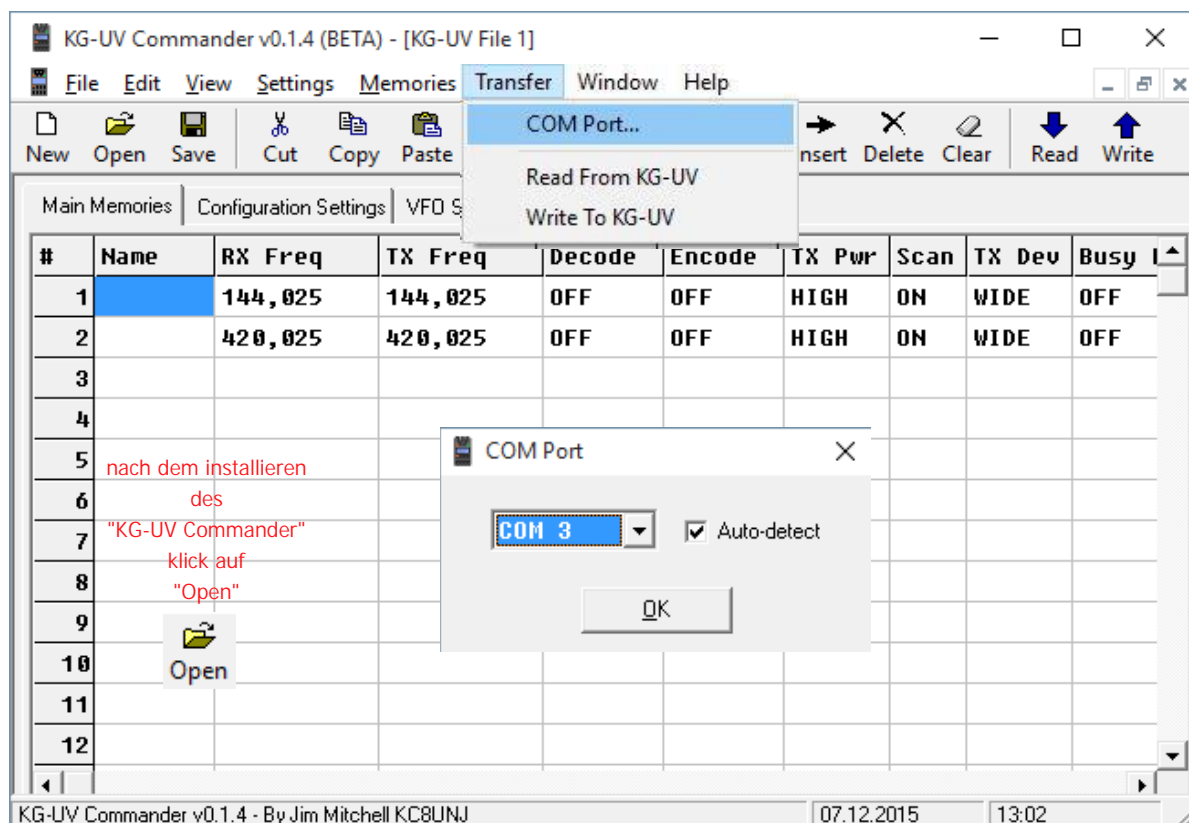

Datenkabel Driver installieren

USB Cables and Drivers
for Microsoft XP, Vista Win7, Win8, Win10

KG-UV Commander

COM-Port-Nummer meines Kabel finden? [Find Com Port](#) (Windows)